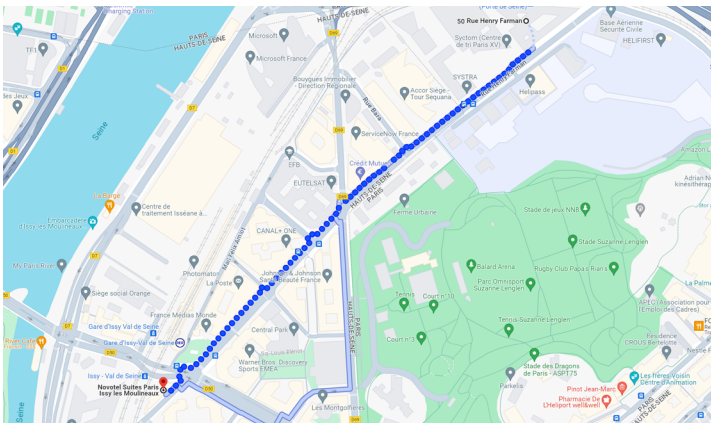

This hotel is located 8 minutes walk from the DGAC headquarters for those who do not want to take the metro in the morning.

Best Western Montcalm

- 📍 50 Av. Félix Faure, 75015 Paris, France
- 📄 montcalmhotel.com
- ☎ +33 1 45 54 97 27

This hotel is located on metro line 8 which leads to DGAC headquarters. It takes 15 min with the metro or 23 min walk from the hostel.

Maps provided by Google Maps

AIRTOP USER GROUP CONFERENCE

Hotel & City Guide

Hôtel 31 - Paris Tour Eiffel

📍 31 Rue du Commerce, 75015 Paris, France

🌐 www.hotel-31.com

☎ +33 1 87 04 07 75

This hotel is located on metro line 8, 23 minutes from DGAC headquarters, and very close to the Tour Eiffel (10 minutes walk).

Novotel Suites Paris Issy les Moulineaux

📍 86 Rue Camille Desmoulins, 92130 Issy Les Moulineaux, France

🌐 all.accor.com/hotel/7115/index.en.shtml

☎ +33 1 40 93 64 30

This hotel is located on metro line T2. It takes 6 minutes to travel by metro and 12 minutes to walk to the DGAC headquarters.