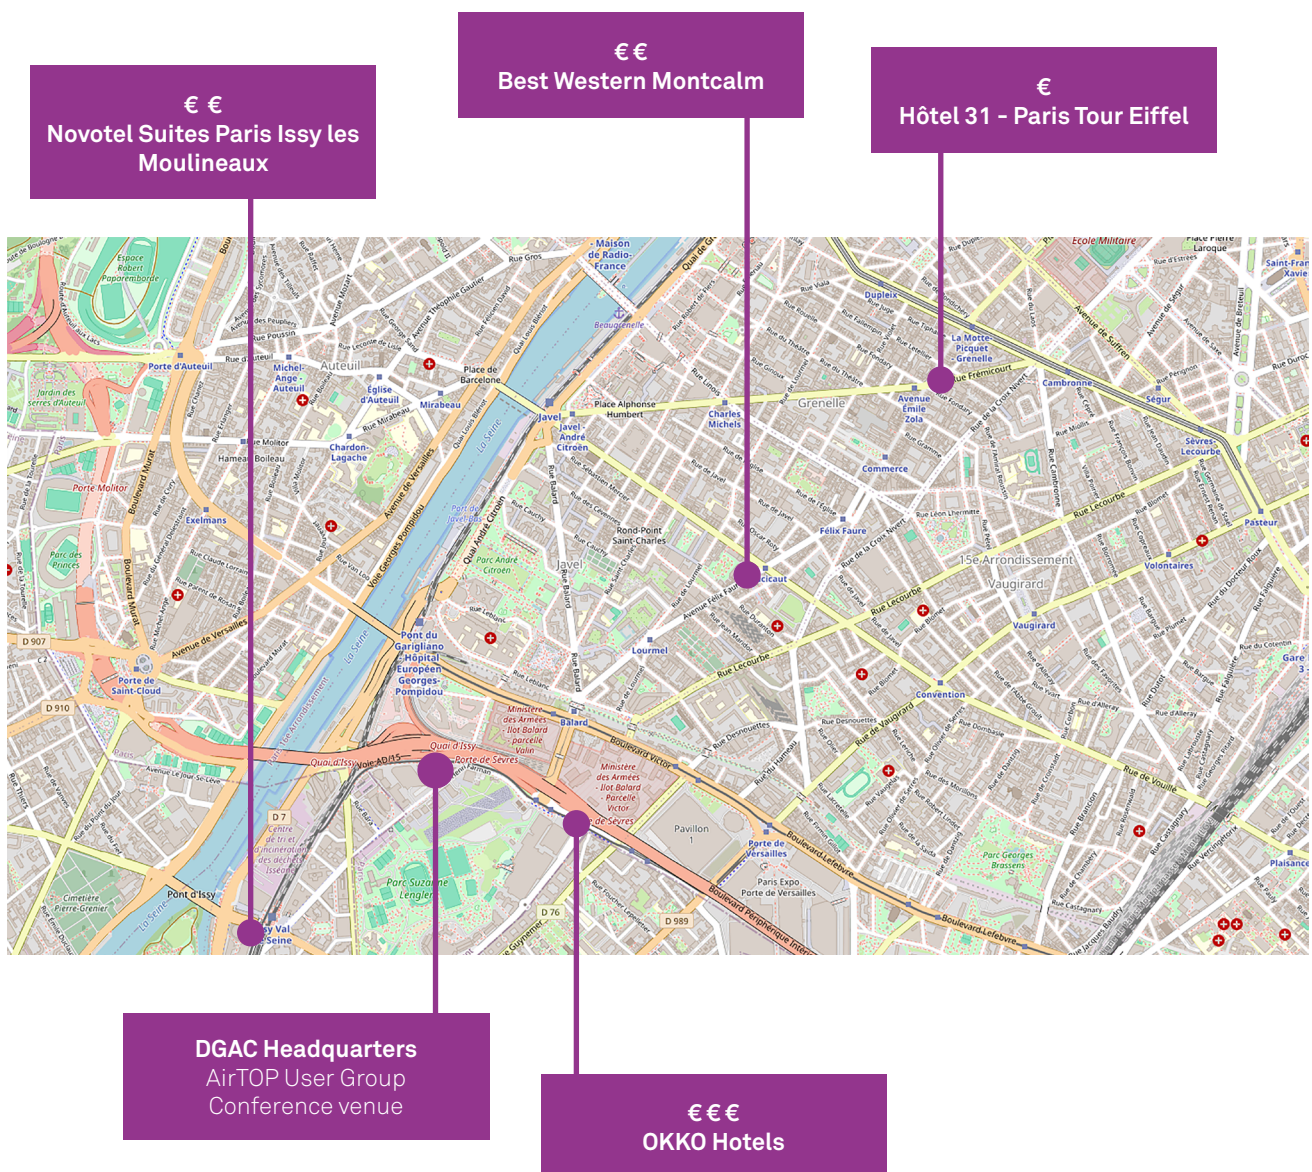

AIRTOP USER GROUP CONFERENCE

Hotel & City Guide

Looking for a nice stay while in Paris? Below is a selection of hotels close to the conference location.

Enjoy your stay!

AIRTOP USER GROUP CONFERENCE

Hotel & City Guide

This hotel is located 8 minutes walk from the DGAC headquarters for those who do not want to take the metro in the morning.

Best Western Montcalm

- 📍 50 Av. Félix Faure, 75015 Paris, France
- 📄 montcalmhotel.com
- ☎ +33 1 45 54 97 27

This hotel is located on metro line 8 which leads to DGAC headquarters. It takes 15 min with the metro or 23 min walk from the hostel.

Maps provided by Google Maps

AIRTOP USER GROUP CONFERENCE

Hotel & City Guide

Hôtel 31 - Paris Tour Eiffel

📍 31 Rue du Commerce, 75015 Paris, France

🌐 www.hotel-31.com

☎ +33 1 87 04 07 75

This hotel is located on metro line 8, 23 minutes from DGAC headquarters, and very close to the Tour Eiffel (10 minutes walk).