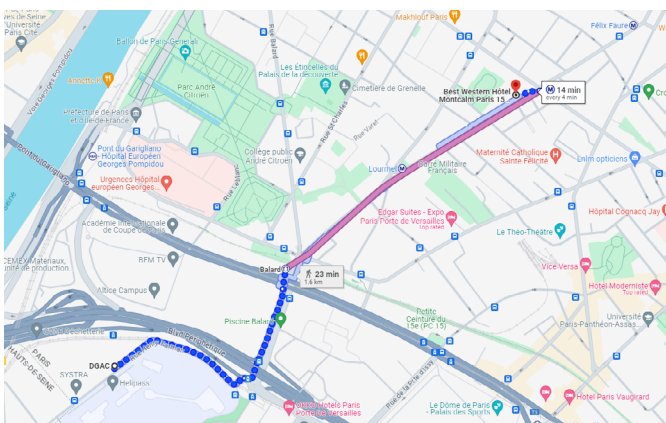

DGAC (AirTOP User Group Conference Location)

- 📍 50 Rue Henry Farman, 75015 Paris, France
- 📄 www.ecologique-solidaire.gouv.fr/
- ☎ +33 1 58 09 43 21

OKKO Hotels Paris Porte De Versailles

- 📍 2 Rue du Colonel Pierre Avia, 75015 Paris, France
- 📄 okkohotels.com
- ☎ +33 1 45 01 17 00

This hotel is located 8 minutes walk from the DGAC headquarters for those who do not want to take the metro in the morning.

Best Western Montcalm

- 📍 50 Av. Félix Faure, 75015 Paris, France
- 📄 montcalmhotel.com
- ☎ +33 1 45 54 97 27

This hotel is located on metro line 8 which leads to DGAC headquarters. It takes 15 min with the metro or 23 min walk from the hostel.

Maps provided by Google Maps

AIRTOP USER GROUP CONFERENCE

Hotel & City Guide

Hôtel 31 - Paris Tour Eiffel

📍 31 Rue du Commerce, 75015 Paris, France

🌐 www.hotel-31.com

☎ +33 1 87 04 07 75

This hotel is located on metro line 8, 23 minutes from DGAC headquarters, and very close to the Tour Eiffel (10 minutes walk).