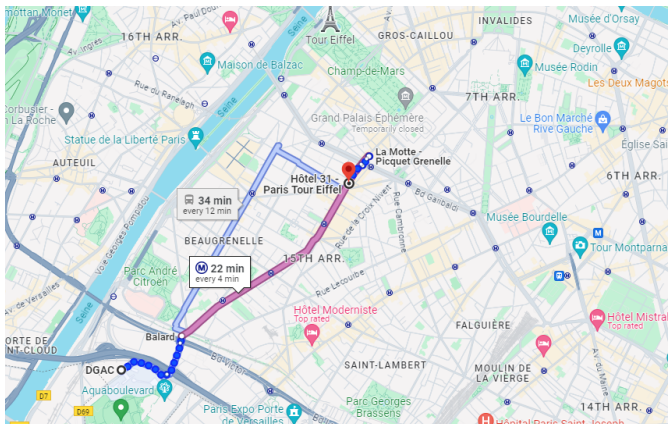

DGAC (AirTOP User Group Conference Location)

- 📍 50 Rue Henry Farman, 75015 Paris, France
- 📄 www.ecologique-solidaire.gouv.fr/
- ☎ +33 1 58 09 43 21

OKKO Hotels Paris Porte De Versailles

- 📍 2 Rue du Colonel Pierre Avia, 75015 Paris, France
- 📄 okkohotels.com
- ☎ +33 1 45 01 17 00

This hotel is located 8 minutes walk from the DGAC headquarters for those who do not want to take the metro in the morning.

Best Western Montcalm

- 📍 50 Av. Félix Faure, 75015 Paris, France
- 📄 montcalmhotel.com
- ☎ +33 1 45 54 97 27

This hotel is located on metro line 8 which leads to DGAC headquarters. It takes 15 min with the metro or 23 min walk from the hostel.

Maps provided by Google Maps

AIRTOP USER GROUP CONFERENCE

Hotel & City Guide

Hôtel 31 - Paris Tour Eiffel

📍 31 Rue du Commerce, 75015 Paris, France

🌐 www.hotel-31.com

☎ +33 1 87 04 07 75

This hotel is located on metro line 8, 23 minutes from DGAC headquarters, and very close to the Tour Eiffel (10 minutes walk).